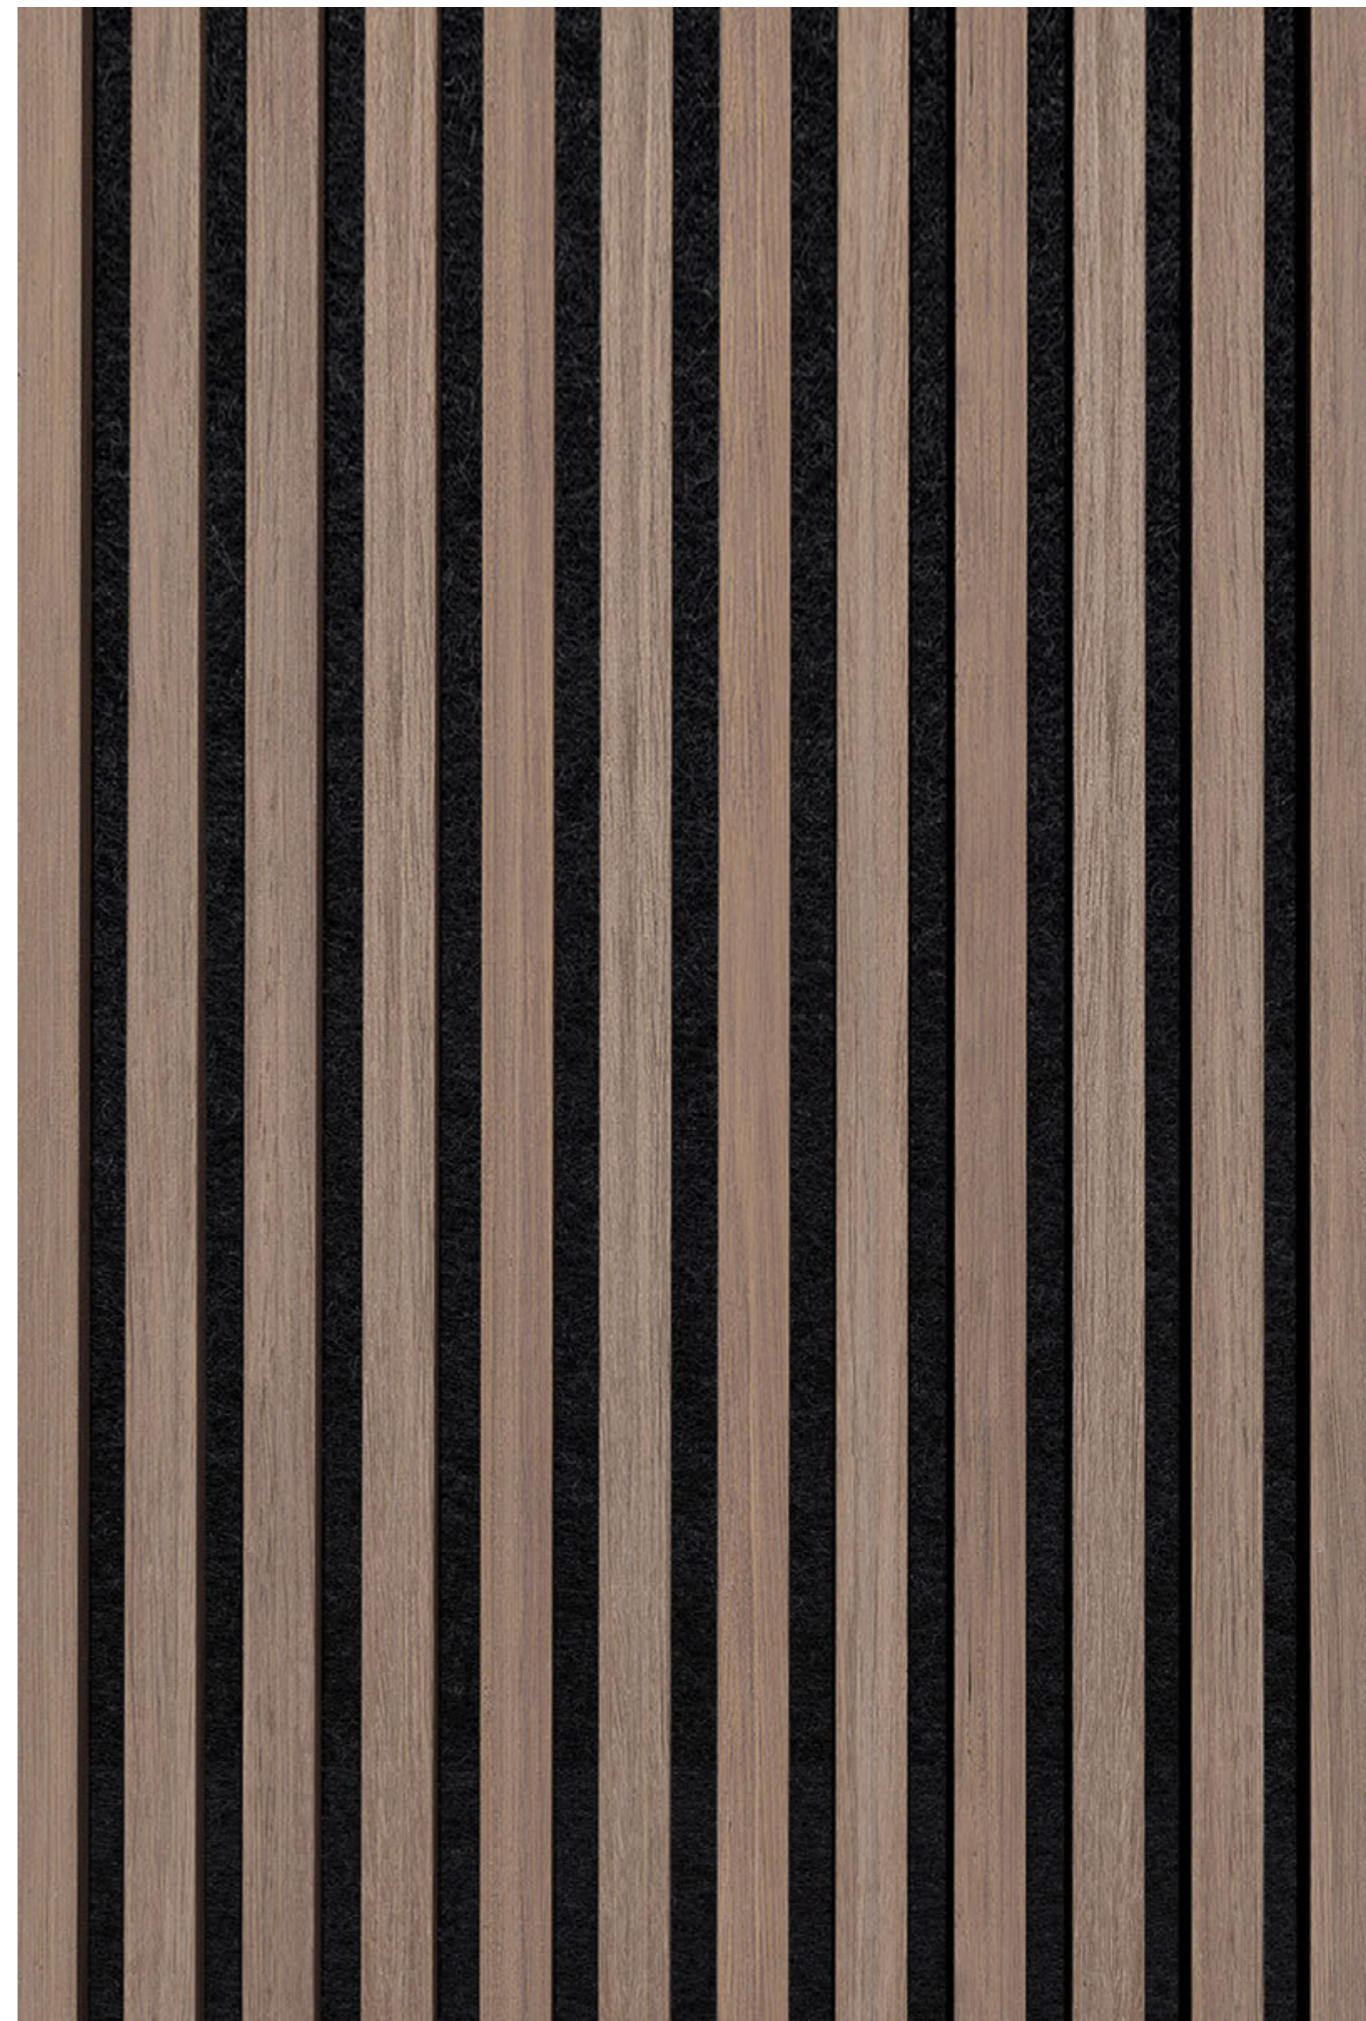

KAPPA

Composto da larghi listelli squadrati, il rivestimento Kappa si distingue per la sua regolarità geometrica solida e ben definita, capace di arredare gli ambienti con rigore e forza visiva.

Composed of large squared strips, the Kappa covering stands out for its solid and well-defined geometric regularity, capable of furnishing environments with accuracy and visual strength.

PROFILO / PROFILE

21 x 545 x 2900 mm

Il K2 è la seconda montagna più alta del mondo, situata nell'Himalaya tra il confine tra Pakistan e Cina. Conosciuto anche come "Montagna Selvaggia" per le avverse condizioni meteorologiche che gli scalatori affrontano, il K2 è iconico per le sue ripide pareti e le cime affilate.

K2 is the second highest mountain in the world, located in the Himalayas between the Pakistan-China border. Also known as "Wild Mountain" because of the adverse weather conditions climbers face, K2 is iconic for its steep walls and sharp peaks.

DÉCO INSPIRATION

K2 / KASHMIR