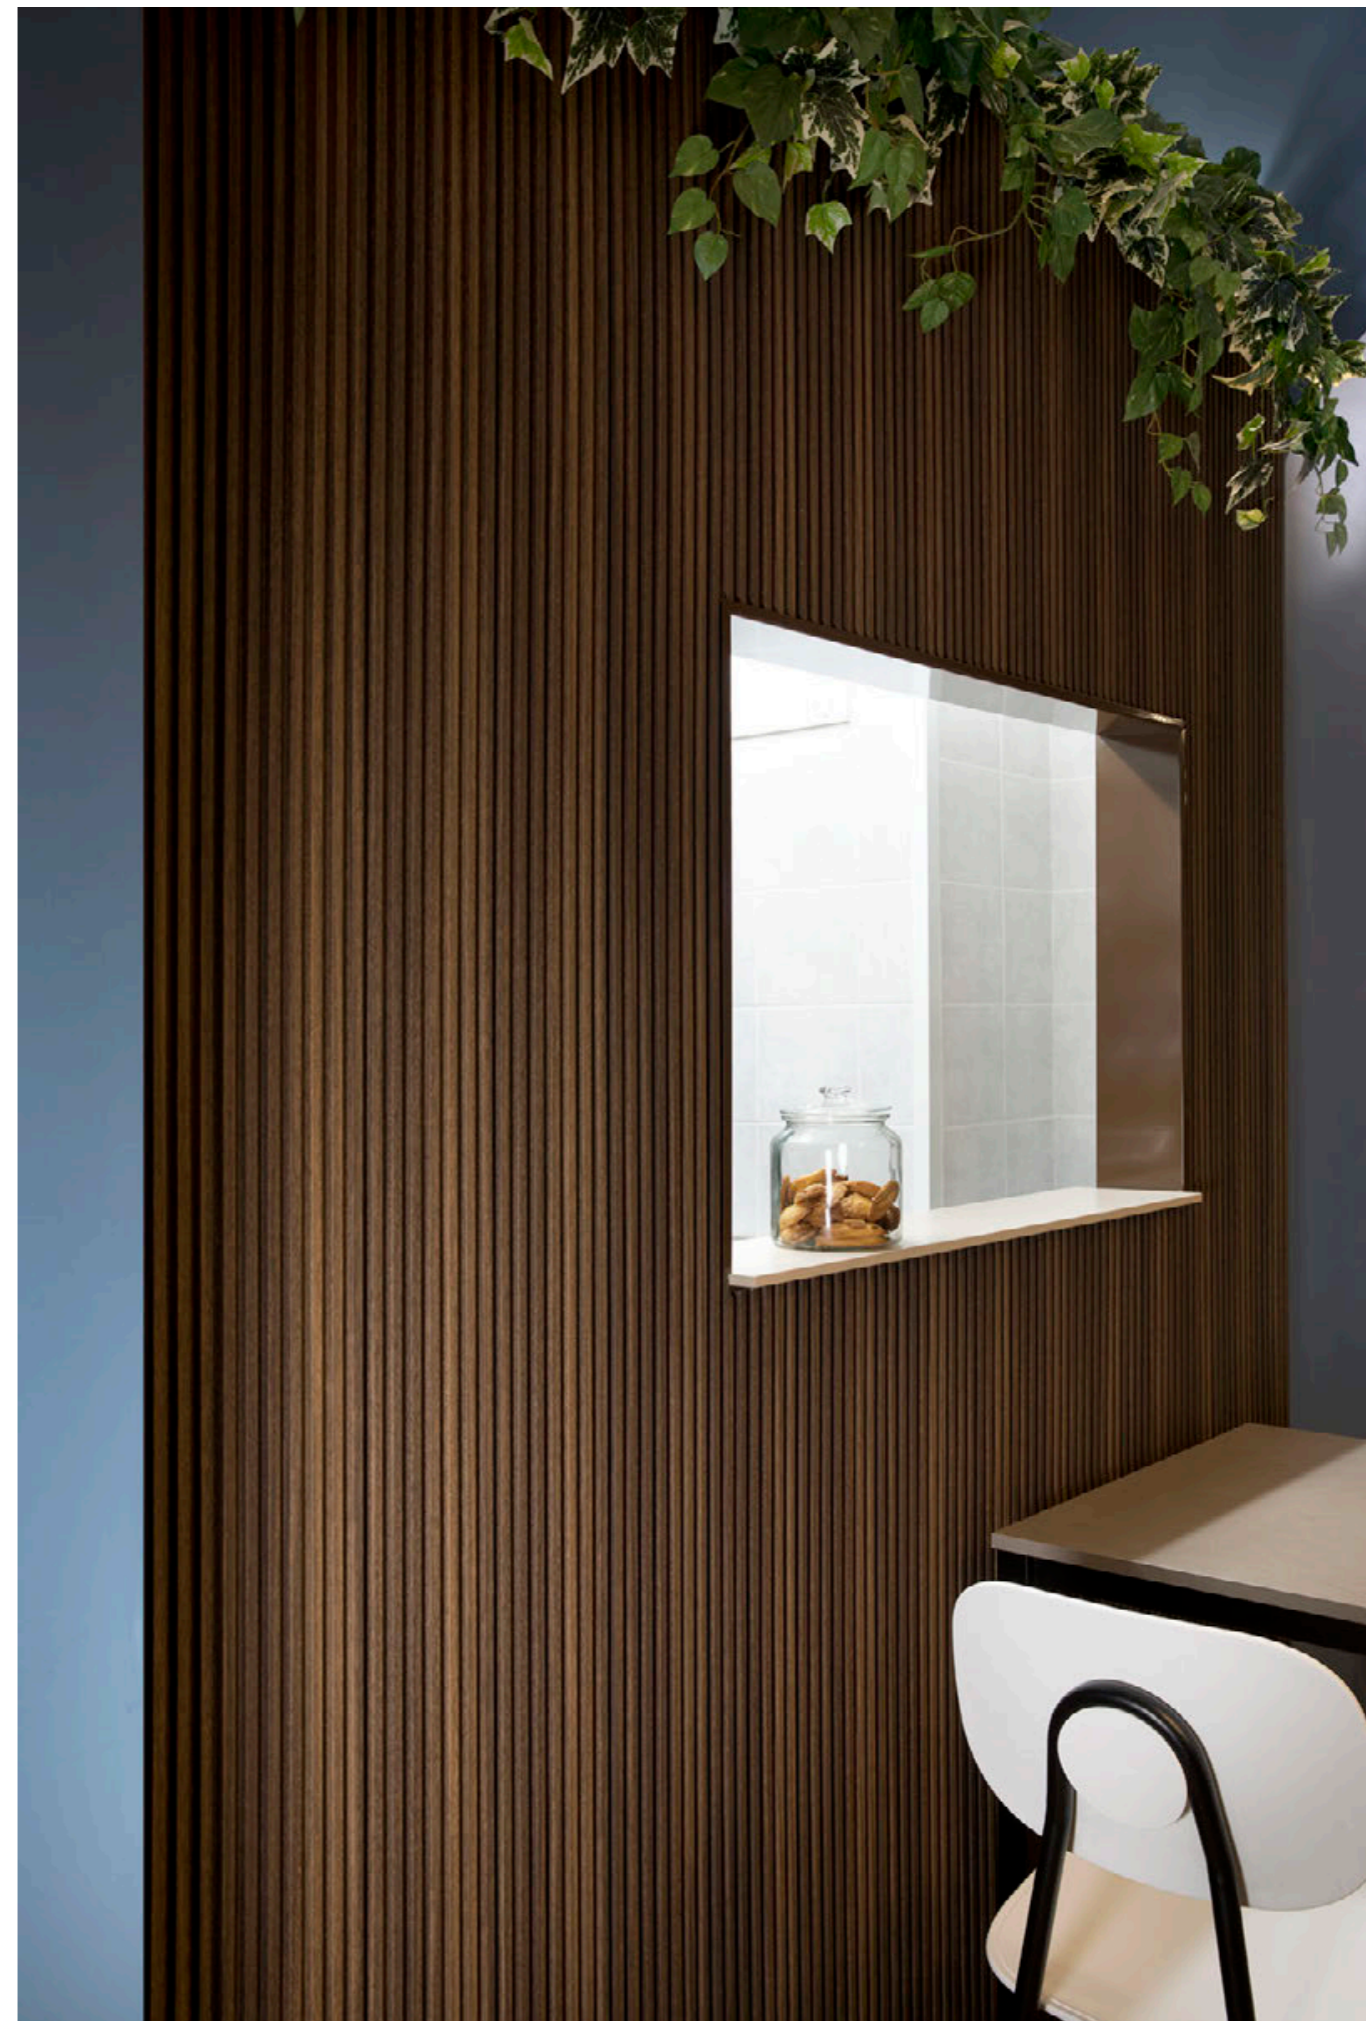

Moove is the visionary line created by Déco to stimulate a new way of imagining indoor wall coverings and false ceilings. Created to best enhance all indoor environments, Moove is a family of coverings that unites the most refined trends of design offering a great variety of finishes, materials and profiles, to define the personality of spaces with an unmistakable style: yours.