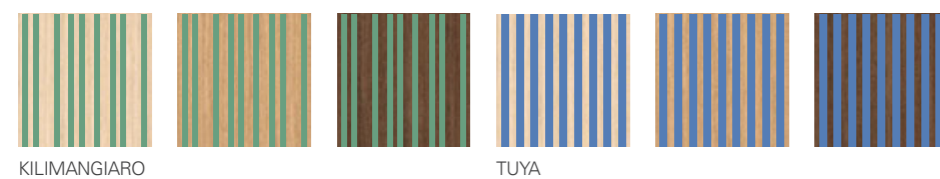

INTERA GAMMA DI COLORI VITTER®
ENTIRE RANGE OF VITTER® COLOURS