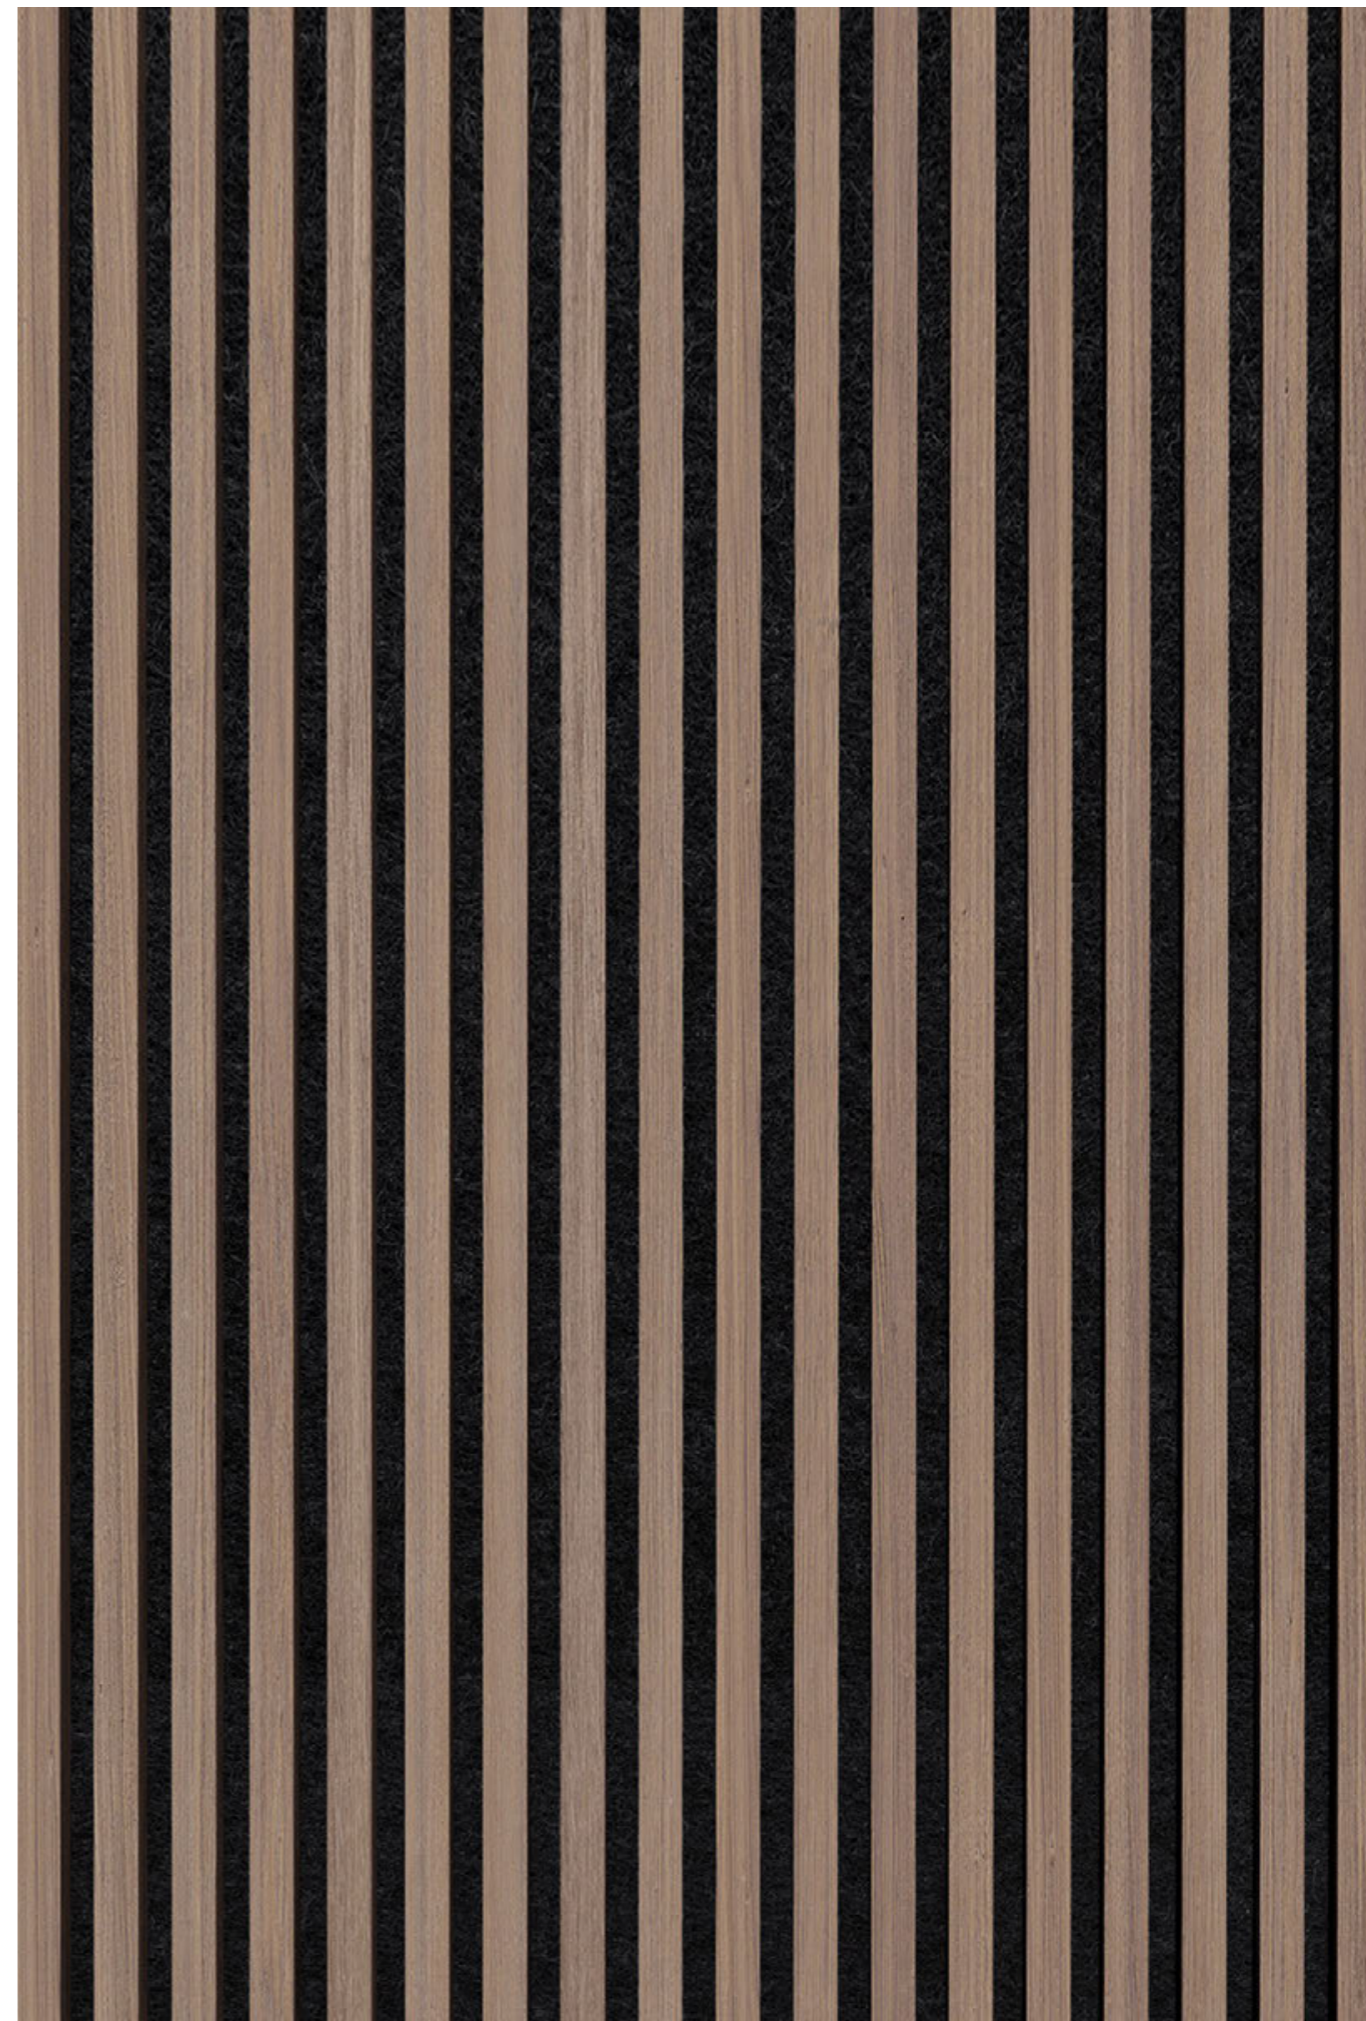

ETNA

Il rivestimento Etna incarna l'eleganza intrinseca della semplicità geometrica. Composto da listelli squadrati regolari, questo rivestimento offre un design pulito e contemporaneo, conferendo un tocco di raffinatezza a qualsiasi spazio.

Etna profile embodies the inherent elegance of geometric simplicity. Composed of regular square strips, this wall covering offers a clean, contemporary design, lending a touch of sophistication to any space.

PROFILO / PROFILE

21 x 545 x 2900 mm

L'Etna è un vulcano attivo situato sulla costa orientale della Sicilia. Con un'altitudine di circa 3.329 metri, l'Etna è il vulcano più alto e uno dei più attivi d'Europa.

Etna is an active volcano located on the east coast of Sicily. With an elevation of about 3,329 meters, Etna is the highest and one of the most active volcanoes in Europe.

DÉCO INSPIRATION
MOUNT ETNA / ITALY