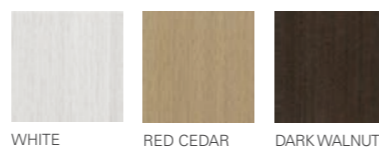

WHITE RED CEDAR DARK WALNUT