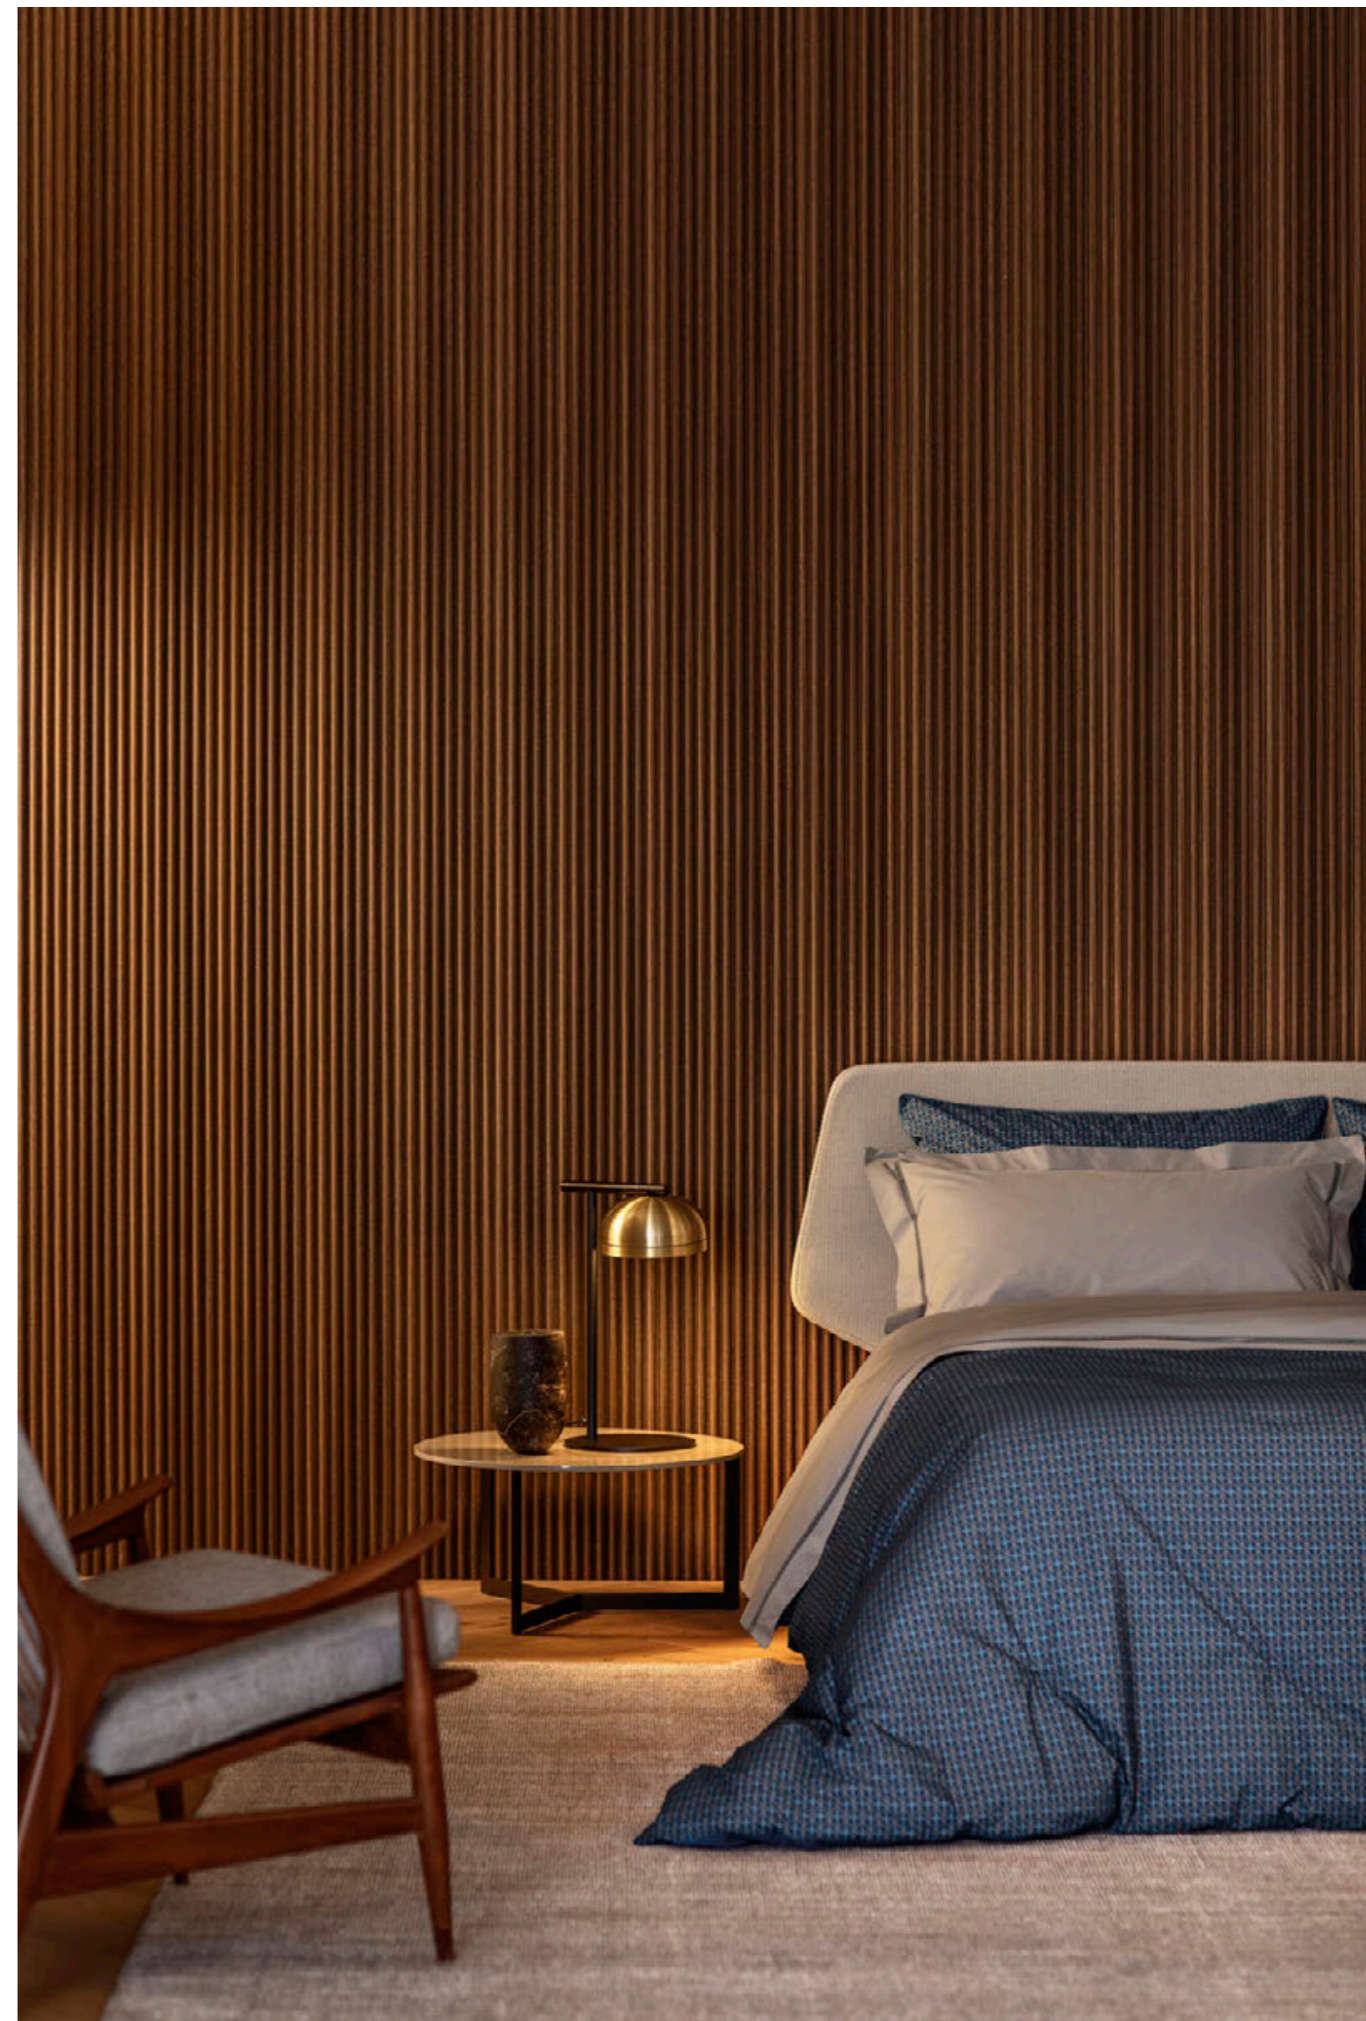

ELEGANZA E IMPATTO VISIVO ELEGANCE AND VISUAL IMPACT

Dal privato al contract, Moove Urban Classic Collection garantisce un effetto estetico dal forte impatto visivo, divenendo la scelta ideale anche in fase di ristrutturazione per ricoprire vecchi rivestimenti e donare nuova vita agli ambienti.

From private to contract, the Moove Urban Classic Collection guarantees an aesthetic effect with a strong visual impact, becoming the ideal choice also in the renovation phase, covering old walls and give new life to environments.