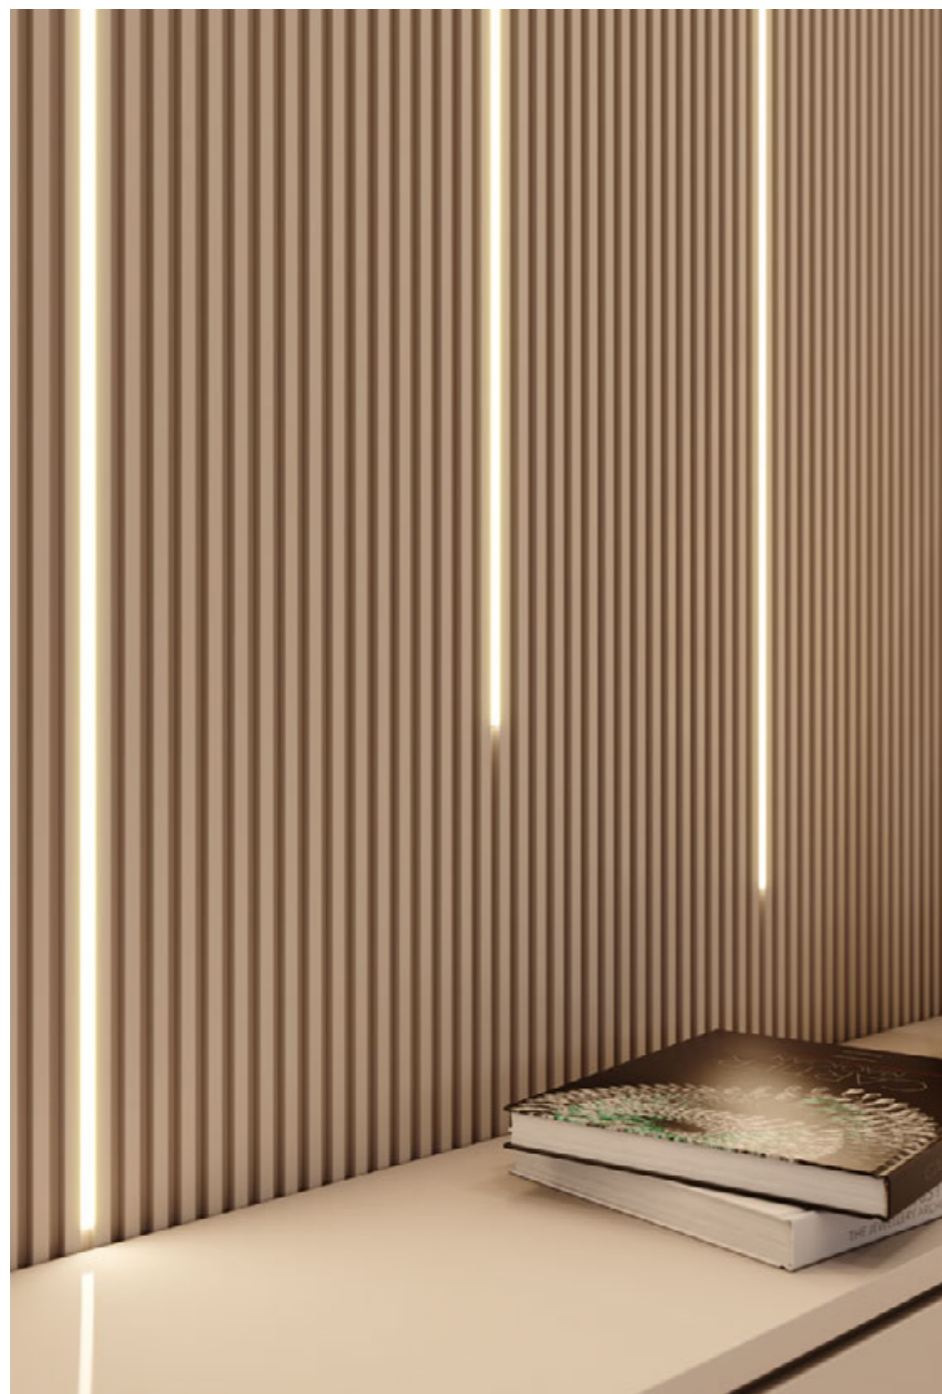

NOVA
LA NUOVA COLLEZIONE DI LED BY DÉCO
THE NEW LED COLLECTION BY DÉCO

Il profilo Tower della collezione Moove Urban Pop può essere personalizzato con i led della nuova collezione Nova by Déco. Maggiori informazioni a pagina 14.

The Tower profile of Moove Urban Pop Collection can be customized with LEDs from the new Nova collection by Déco. More information on page 14.