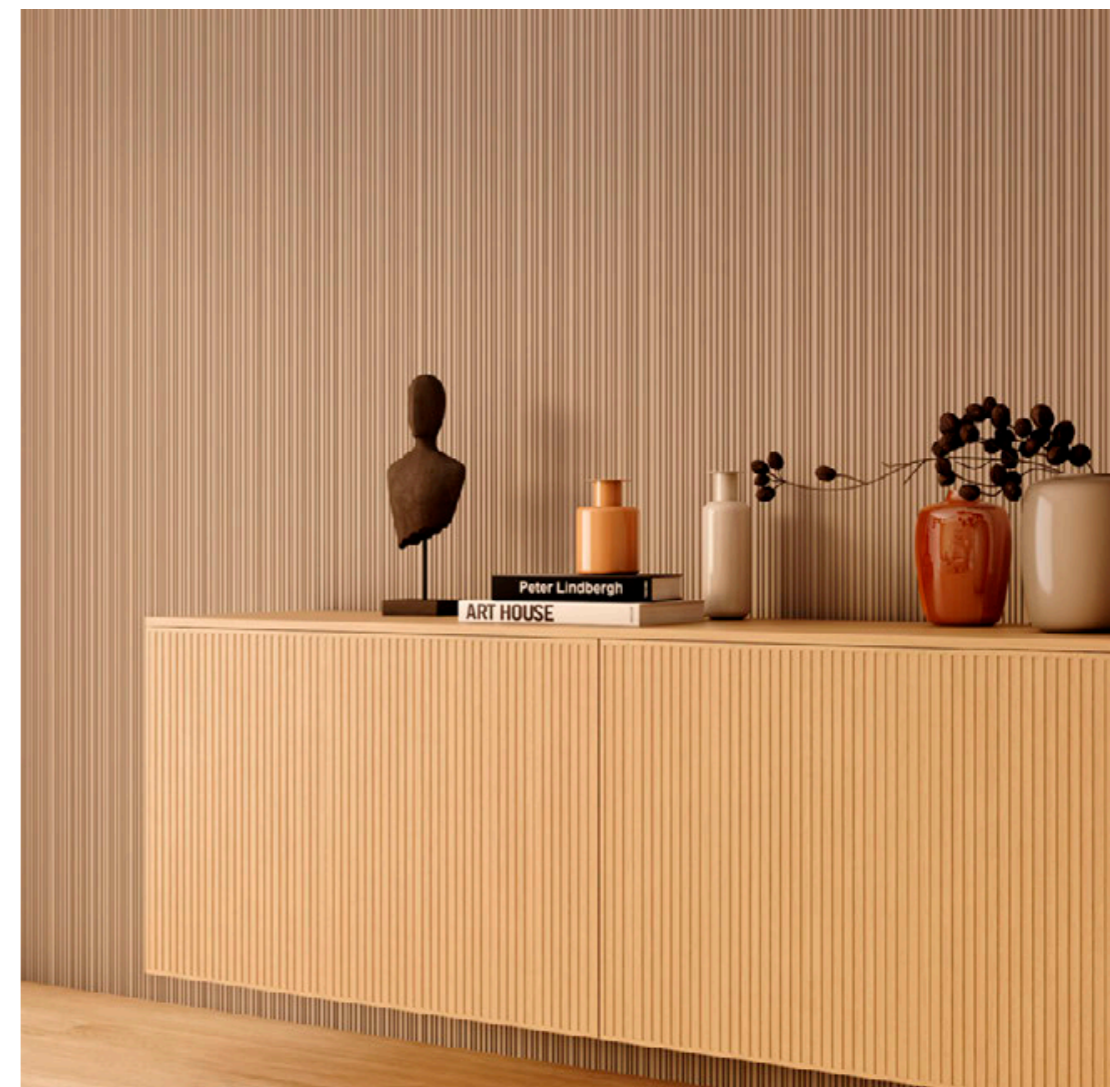

**PRESTAZIONI INSUPERABILI.
ANCHE IN ESTERNI.
UNPARALLELED PERFORMANCE.
EVEN OUTDOORS.**

Moove Vitter® è resistente a graffi, agenti atmosferici e chimici, facile da pulire con qualsiasi detergente, risultando quindi adatto anche a contesti commerciali e contract. La sua totale impermeabilità lo rende ideale per installazioni in esterni ma anche in bagni e cucine; la superficie antibatterica di Moove Vitter®, infusa di ioni di argento, è certificata come capace di neutralizzare la proliferazione di microbi.

Moove Vitter® is resistant to scratches, weather and chemical agents. It is easy to clean with any detergent, therefore, also suitable to commercial and contract contexts. It is totally waterproof and this makes it ideal for outdoor installations as well as for bathrooms and kitchens; the Moove Vitter® antibacterial surface, infused with silver ions, is certified to neutralize the spread of microbes.